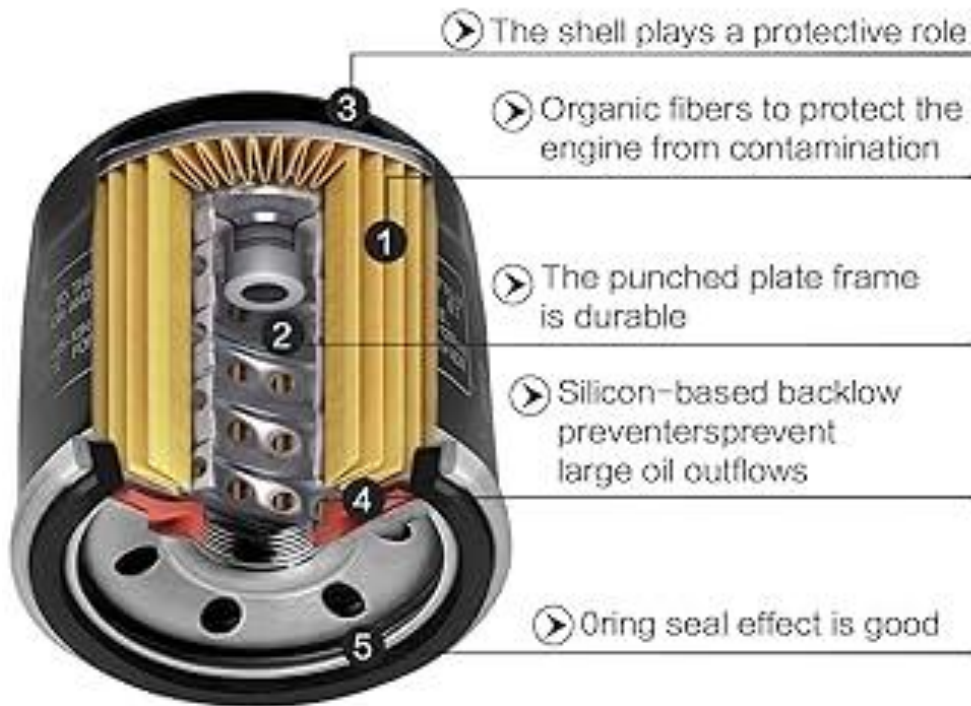

OIL FILTER

Professional Grade Engine Protection

OIL FILTRATION

NFC Oil Filters offer outstanding Filter Capacity, enhanced efficiency, consistent flow management & high-durability design that help provide exceptional filtering performance. NFC Oil Filters utilize advanced filtration technology that provides superior protection for longer engine life.

FEATURES & BENEFITS

- 98% single-pass filtering efficiency at 25-30 microns for excellent filtering capabilities.
- Thermosetting adhesive seals hold filtering media in place for consistent, dependable filtration.
- Designed with five times greater burst strength than most engine oil operating pressures after the oil reaches operating temperatures.
- Engineered to meet OE fit, form & function.

NFC OIL FILTER PRODUCT SPECIFICATION

Materials	Advanced synthetic fiber blend filter media
Gasket Material	Silicone/Rubber
Available application	Canister or Cartridge to match OE
Designed for	Full synthetic or synthetic blend motor oil
Original Equipment Comparison	Meets & Exceeds OE quality